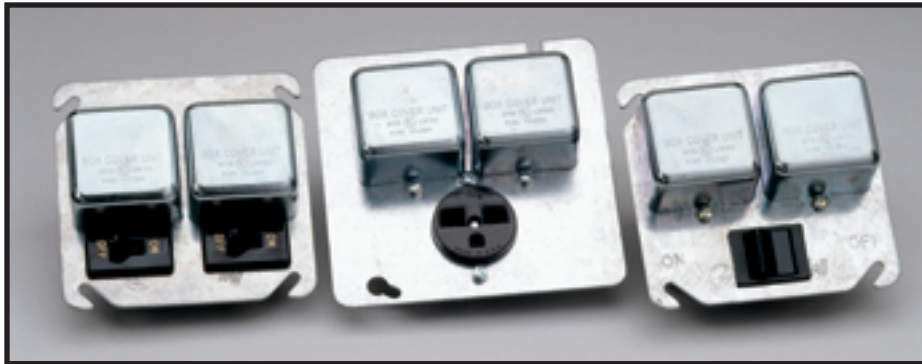

CRX

CRY

CSU

CSW

CSX

CSY

BOX COVERS

Ferraz Shawmut Box Covers fit all standard size boxes with a variety of plug fuse, switch and receptacle combinations. They provide easy access to local protection and control of 125V motors and other equipment. Long life corrosion-protected steel bases.

Rating & Approval

- Rated 125V AC
- UL Listed

Note: Features and box mounting details on next page.

BOX COVERS

ACCESSORIES

COY-B

CSY-L

CSY-RL

CCY

CKA

CTY

CATALOG NO.	BOX COVER FEATURES	TO MOUNT ON:	CATALOG NO.	BOX COVER FEATURES	TO MOUNT ON:
COU	Edison-Base Fuse Holder	2-1/4" Handy Box	CSX	Edison-Base Fuse Holder and Single Pole Switch	4" Octagon Box
COW	Edison-Base Fuse Holder	2-3/4" Switch Box	CSY	Edison-Base Fuse Holder and Single Pole Switch	4" Square Box
COX	Edison-Base Fuse Holder	4" Octagon Box	COY-B	2 Edison-Base Fuse Holders	4" Square Box
COY	Edison-Base Fuse Holder	4" Square Box	CSY-L	Edison-Base Fuse Holder Single Pole Switch and Pilot Light	4" Square Box
CRU	Edison-Base Fuse Holder and Grounding Receptacle	2-1/4" Handy Box	CSY-RL	Edison-Base Fuse Holder Grounding Receptacle Single Pole Switch and Pilot Light	4" Square Box
CRW	Edison-Base Fuse Holder and Grounding Receptacle	2-3/4" Switch Box			
CRX	Edison-Base Fuse Holder and Grounding Receptacle	4" Octagon Box			
CRY	Edison-Base Fuse Holder and Grounding Receptacle	4" Square Box	CCY	2 Edison-Base Fuse Holders and 2 Single Pole Switches	4" Square Box
CSU	Edison-Base Fuse Holder and Single Pole Switch	2-1/4" Handy Box	CKA	2 Edison-Base Fuse Holders & 250V Grounding Receptacle	4-11/16" Square Box
CSW	Edison-Base Fuse Holder and Single Pole Switch	2-3/4" Switch Box	CTY	2 Edison-Base Fuse Holders and one 2-Pole Switch	4" Square Box