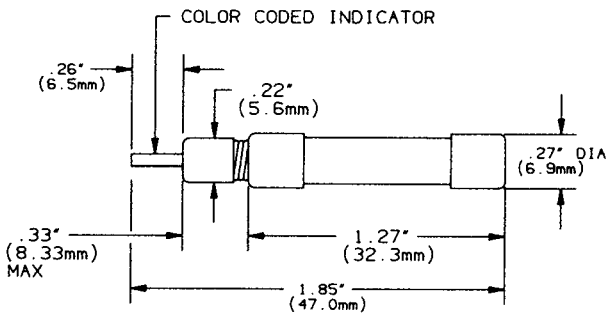

70, GMS

TELECOMMUNICATIONS/SPECIAL PURPOSE

70 SERIES

- Color Coded tip
- Rated 125V AC, 300V DC
- UL Recognized 125 V AC, 1000A I.R.; 300V DC, 1000A I.R. Guide JDYX2, File E39265
- Continuous rated current is 80% of 10 minute rating (shown in table). 100% rating -10 minutes minimum

Catalog Numbers, Ampere Ratings, Certifications

10 MINUTE AMPERE RATING	CATALOG NUMBER	COLOR CODE
100mA	70P	Gray-White
150mA	70R	Red-White
180mA	70E	Yellow
200mA	70X	Black
250mA	70F	Violet
250mA	70K	Violet-White
350mA	70S	Gray
500mA	70G	Red
750mA	70H	Brown
1.33A	70A	White
2A	70B	Orange
3A	70C	Blue
3.5A	70J	Black-White
5A	70D	Green-Black
8A	70M	Tan-White
10A	70N	Yellow-Purple