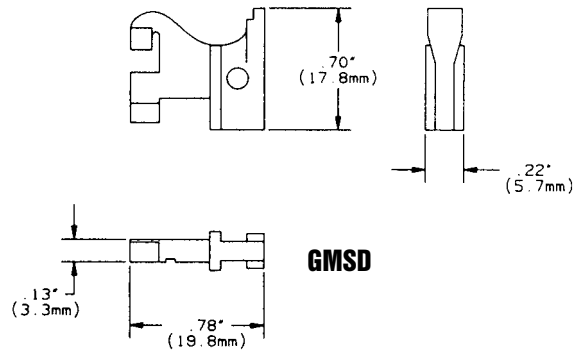

Catalog Numbers, Ampere Ratings, Certifications

AMPERE RATING	CATALOG NUMBER	VOLTS	COLOR CODE
180mA	GMS18/100	125	Yellow
200mA	GMS2/10	125	Black-Red
250mA	GMS1/4	125	Violet
500mA	GMS1/2	125	Red
650mA	GMS65/100	125	Black
750mA	GMS3/4	125	Brown
1A	GMS1	125	Gray
1.33A	GMS1-1/3	125	White
1.5A	GMS1-1/2	125	White-Yellow
2A	GMS2	125	Orange
2.5A	GMS2-1/2	125	White-Orange
3A	GMS3	125	Blue
3.5A	GMS3-1/2	125	White-Blue
4A	GMS4	125	White-Brown
5A	GMS5	125	Green
7.5A	GMS7-1/2	125	Black-White
10A	GMS10	125	Red-White
12A	GMS12	125	Yellow-Green
15A	GMS15	125	Red-Blue