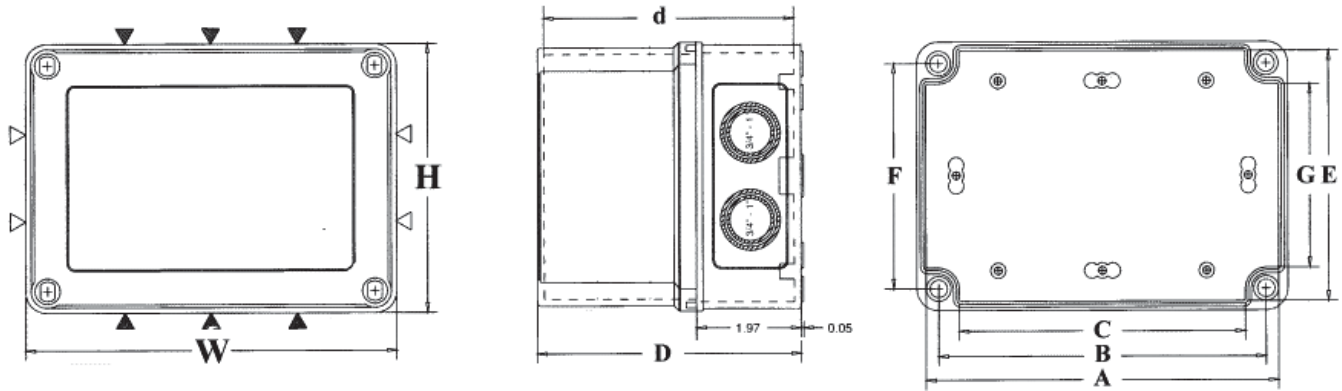

FERRAZ SHAWMUT

VM Dimensional Drawings

Size	A	B	C	E	F	G	H	W	D	Knockouts										
										Top	Side									
VM533	4.69	119.03	4.21	106.85	3.43	87.05	2.72	188.11	2.24	56.85	1.46	37.05	5.03	127.83	3.06	77.83	3.02	76.67	2	1
VM534																	4.02	102.02		
VM553																	3.02	76.67		
VM554																	4.02	102.02		
VM753	6.65	168.77	6.18	156.85	5.40	137.05	4.69	119.03	4.21	106.85	3.43	87.05	7.00	177.83	5.03	127.83	3.02	76.67	3	2
VM754																	4.02	102.02		
VM755																	5.02	127.42		
VM773																	3.02	76.67		
VM775	6.65	168.77	6.18	156.85	5.40	137.05	6.65	168.77	6.18	156.85	5.40	137.05	7.00	177.83	7.00	177.83	5.02	127.42	3	3
VM776																	6.02	152.83		

NOTE: -   Millimeters

Window Type	Part Number	Dimensions											
		Overall				Viewing Area				Height			
		Length		Width		Length		Width					
		in.	mm.	in.	mm.	in.	mm.	in.	mm.	in.	mm.		
Standard Hinged Window	VM-CTF53	5,12	130	3,03	77	4,41	112	5,71	145	1,97	50	0,79	20
	VM-CTF73	6,42	163										
Standard Spring Hinged Window	VM-CTFS53	5,12	130										
	VM-CTFS73	6,42	163										
Raised Cover Hinged Window	VM-CTH53	5,12	130										
	VM-CTH73	6,42	163										
Raised Cover Window with Spring Hinge	VM-CTHS53	5,12	130									1,26	32
	VM-CTHS73	6,42	163